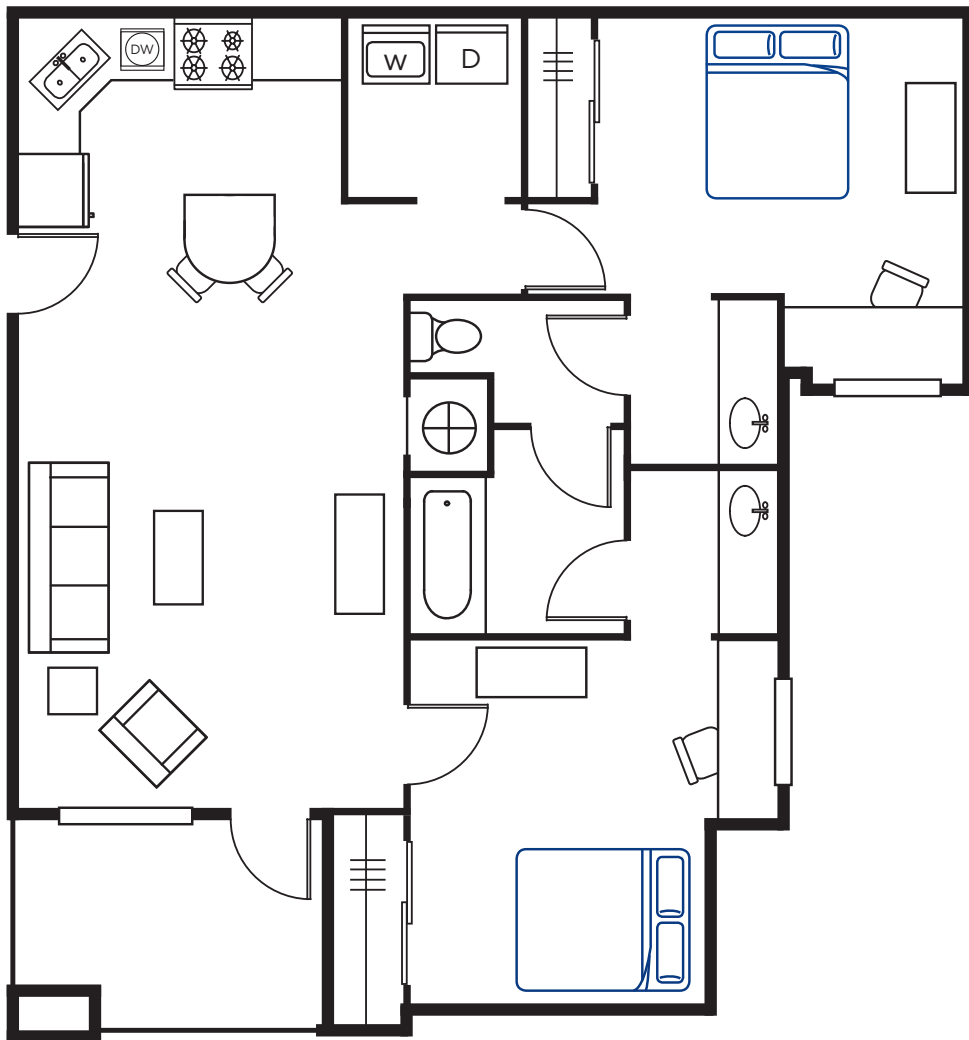

THE PARK

LAKESIDE

2 BEDROOM 1 BATHROOM

thepark-athens.com

1000 Lakeside Drive • Athens | 706.715.3900