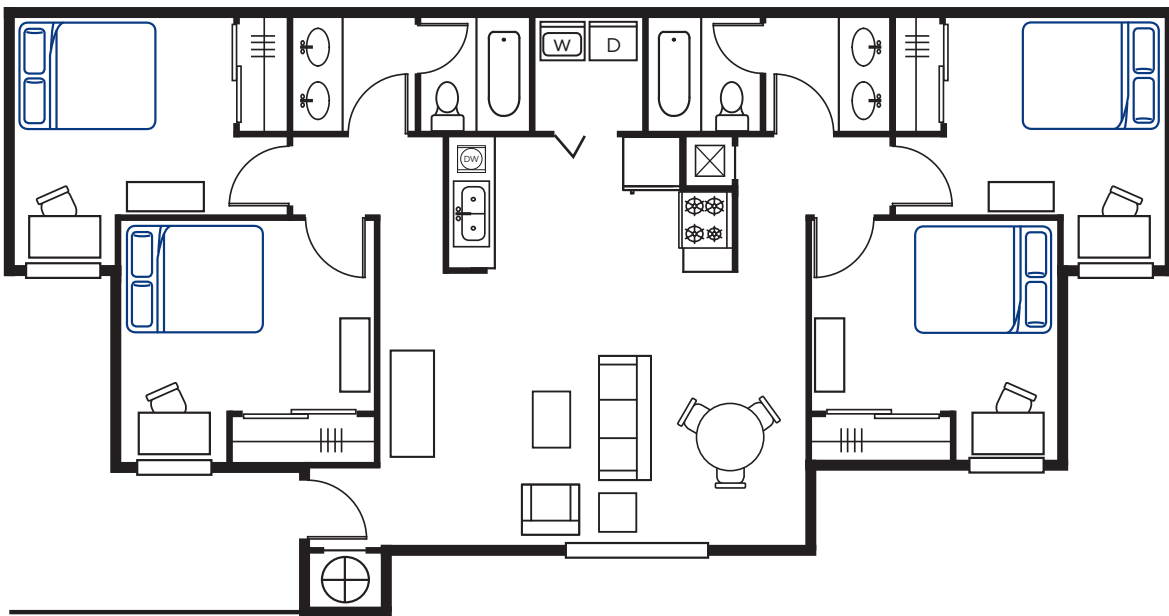

THE PARK

LAKESIDE

4 BEDROOM 2 BATHROOM

thepark-athens.com

1000 Lakeside Drive • Athens | 706.715.3900